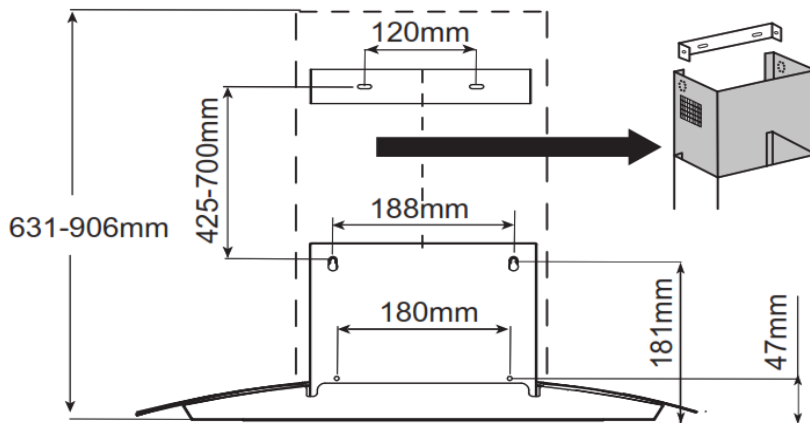

Appliance Data Sheet

Product Type	Cooker Hood
Product Code	WRCG60RFBK
	Product Description
	60CM Canopy Hood

Features / Specification

Barcode	8422248617147
Colour	Matt black painted metal + Black glass
Hood Width	60cm
Fan Speeds	5 Speed + Turbo
Extraction Rate	600m3/h
Lights	1 x 3W SSLED
Grease Filter	Aluminum mesh
Controls	Touch Switch
Noise Level	63dB
Carbon Filters	WRFILT4
Air Outlet Diameter	120mm
Motor Rating	220-240V - 50Hz
Maximum Load	93W
Chimney Section	584-859mm

Dimensions & Technical Information

Product Dimensions width x depth x height	598mm x 470mm x 906mm
Packed Dimensions width x depth x height	660mm x 525mm x 250mm
Product Weight (kg)	12.2 Packed / 10.7 Unpacked