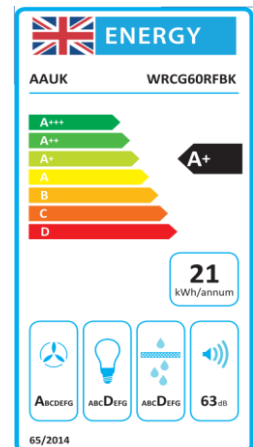

Appliance Data Sheet

Product Type	Cooker Hood
Product Code	WRCG60RFBK
	Product Description
	60CM Canopy Hood

Features / Specification

Barcode	8422248617147
Colour	Matt black painted metal + Black glass
Hood Width	60cm
Fan Speeds	5 Speed + Turbo
Extraction Rate	600m3/h
Lights	1 x 3W SSLED
Grease Filter	Aluminum mesh
Controls	Touch Switch
Noise Level	63dB
Carbon Filters	WRFILT4
Air Outlet Diameter	120mm
Motor Rating	220-240V - 50Hz
Maximum Load	93W
Chimney Section	584-859mm

Dimensions & Technical Information

Product Dimensions width x depth x height	598mm x 470mm x 906mm
Packed Dimensions width x depth x height	660mm x 525mm x 250mm
Product Weight (kg)	12.2 Packed / 10.7 Unpacked